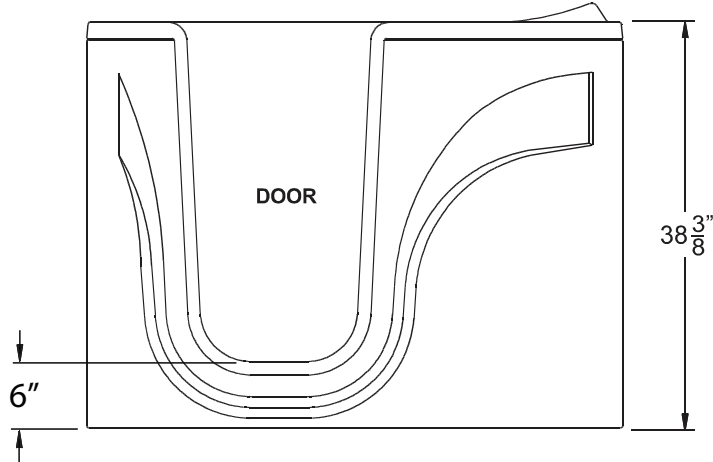

# Glacier Bay

- **AeroWhirl™**  
a Luxury Combination  
Whirlpool Bath & Aerobath™

THE GLACIER BAY, 50" X 30", ALSO A PERSONAL HYDROTHERAPY AEROWHIRL™ AND SHOWER COMBINATION, JUST A LITTLE LARGER THAN THE MYSTIC BAY.

04.02 The Glacier Bay

All of our BathBay™ Collection models feature a secure wide opening door allowing easy entry and exit with a very low threshold. The extra deep bath bay and the perfectly designed seat makes bathing a pleasure again.