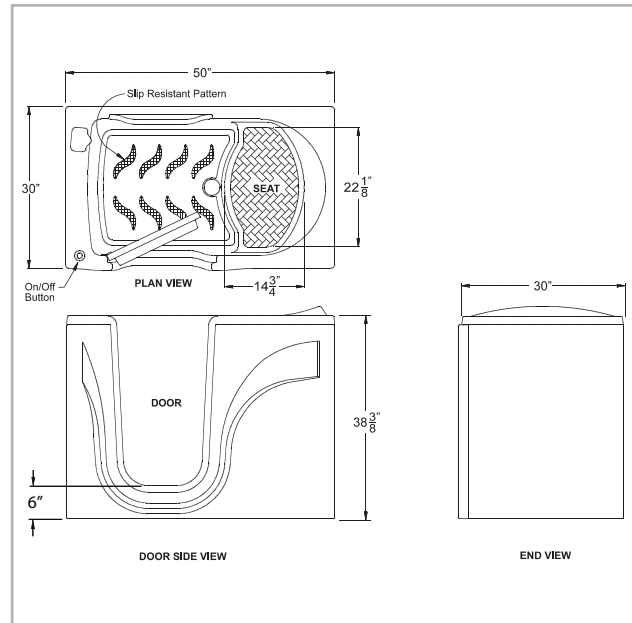

- **AeroBath** \$9,200

The Air Injector valves are located along the back edge of the seat, on the seat pedestal, and on the bathtub floor. The twenty-four massaging air jets introduce air with velocity. The result is an invigorating bubbling action of the water as the bather sits in comfort on the sculpted seat.

- **WhirlBath** \$8,900

Six Whirlpool jets are available. Two are located at the lumbar area above the seat, two on the seat pedestal and two located on the wall of the bathing well. The jets move water streams with velocity providing an invigorating whirlpool action.

- **SoakerBath** \$7,400

This model provides a relaxing and soothing warm soak as the bather relaxes seated on the sculpted seat.

**HANDED BY DOOR HINGE:** Specify One- Door Hinge: Left or Right

**CUSTOM OPTIONAL ACCESSORIES:** (-) Deduct or (+) Add to Base Price above

**TRIM COLOR SELECTION:**

- Air Injector Valves and Whirlpool Jet Trim Finish:
  - Choose One: White, Bone, Biscuit, Chrome, Satin Nickel, or Polished Brass

**TOTAL AMOUNT:**

**DIMENSIONS:**  
**50" x 30" x 38-3/8"**