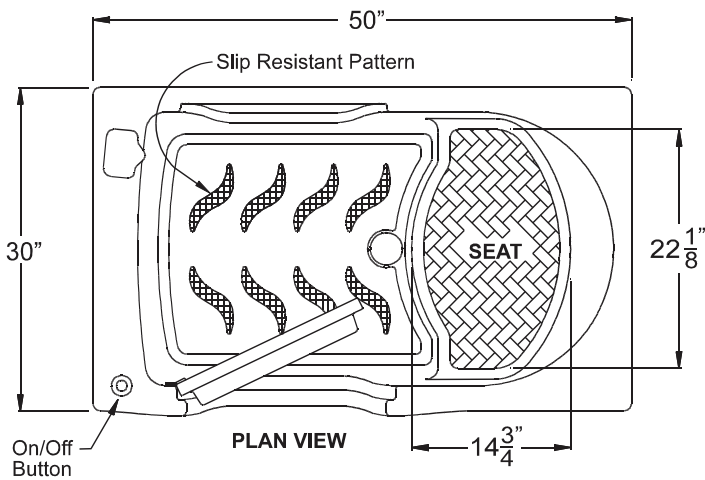

# Glacier Bay

- **AeroWhirl™**  
a Luxury Combination  
Whirlpool Bath & Aerobath™

THE GLACIER BAY, 50" X 30", ALSO A PERSONAL HYDROTHERAPY AEROWHIRL™ AND SHOWER COMBINATION, JUST A LITTLE LARGER THAN THE MYSTIC BAY.

04.02 The Glacier Bay

All of our BathBay™ Collection models feature a secure wide opening door allowing easy entry and exit with a very low threshold. The extra deep bath bay and the perfectly designed seat makes bathing a pleasure again.

- **AeroBath** \$9,200

The Air Injector valves are located along the back edge of the seat, on the seat pedestal, and on the bathtub floor. The twenty-four massaging air jets introduce air with velocity. The result is an invigorating bubbling action of the water as the bather sits in comfort on the sculpted seat.