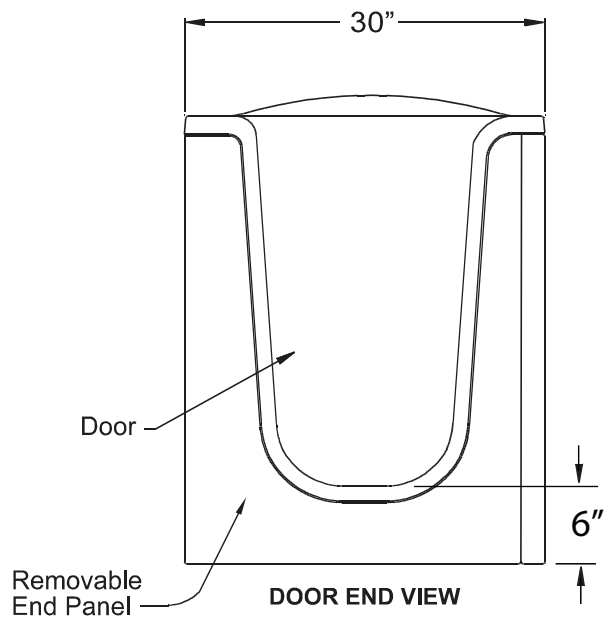

04.04 The Whisper Bay