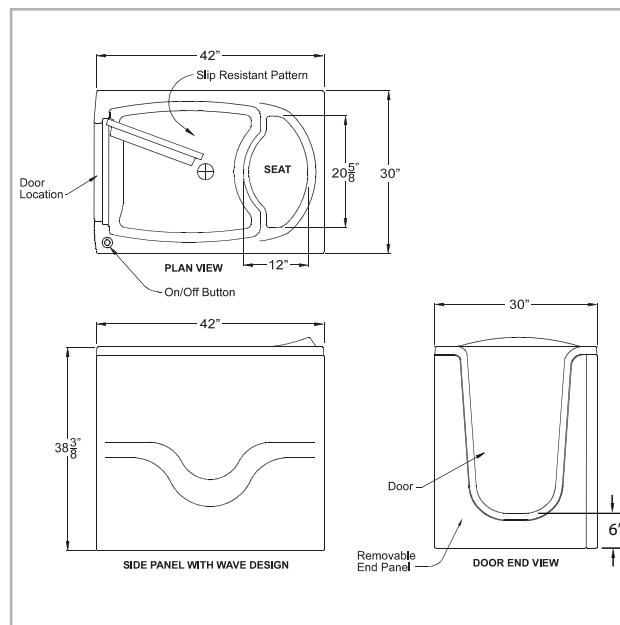

- **AeroBath** \$9,200

The Air Injector valves are located along the back edge of the seat, on the seat pedestal, and on the bathtub floor. The twenty-four massaging air jets introduce air with velocity. The result is an invigorating bubbling action of the water as the bather sits in comfort on the sculpted seat.

- **SoakerBath** \$7,400

This model provides a relaxing and soothing warm soak as the bather relaxes seated on the sculpted seat.

**HANDED BY DOOR HINGE:** Specify One- Door Hinge: Left or Right

**CUSTOM OPTIONAL ACCESSORIES:** (-) Deduct or (+) Add to Base Price above

- Standard Gelcoat Tub Colors with 3 Year Limited Warranty:
  - White, Bone, Biscuit (DEDUCT) -\$1300
  - Waste and overflow assembly- cable driven: Chrome finish only. +\$239
  - 1500 WATT In-Line Electric Heater (Available for AeroWhirl™ or WhirlBath only)+\$400
  - Carpeted Entry Ramp +\$278
  - Wave Bar-Shipped loose for field installation (Recommended on back wall)
    - Finish Choices: Chrome or Polished Brass +\$344
    - Satin Nickel or Wrought Iron +\$414
  - End Cover Panel
    - Standard Gelcoat colors: White, Bone, Biscuit +\$230
    - CenturyStone Solid Surface Standard Colors +\$409

**TRIM COLOR SELECTION:**

- Air Injector Valves and Whirlpool Jet Trim Finish:
  - Choose One: White, Bone, Biscuit, Chrome, Satin Nickel, or Polished Brass

**TOTAL AMOUNT:**

**DIMENSIONS:**  
42" x 30" x 38-3/8"