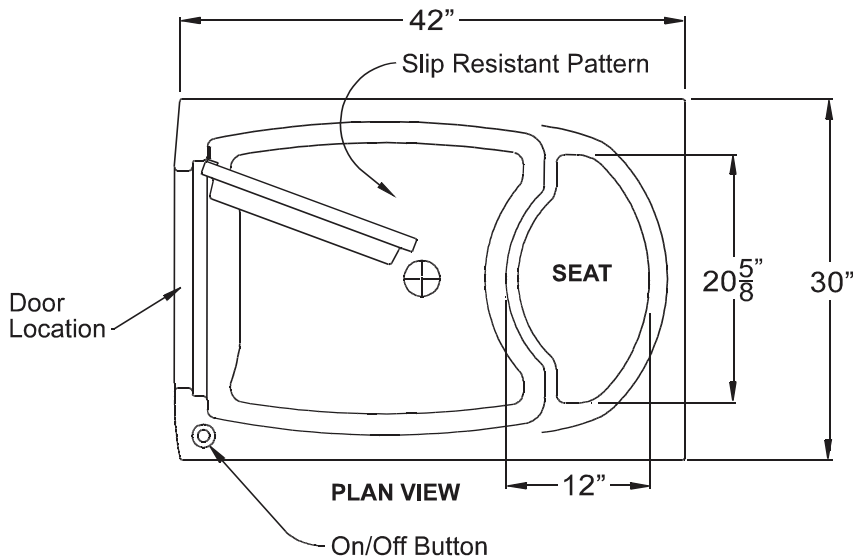

04.04 The Whisper Bay