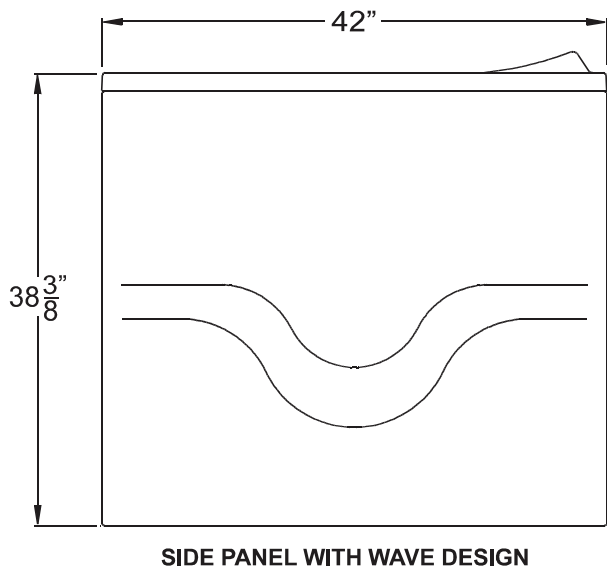

04.04 The Whisper Bay